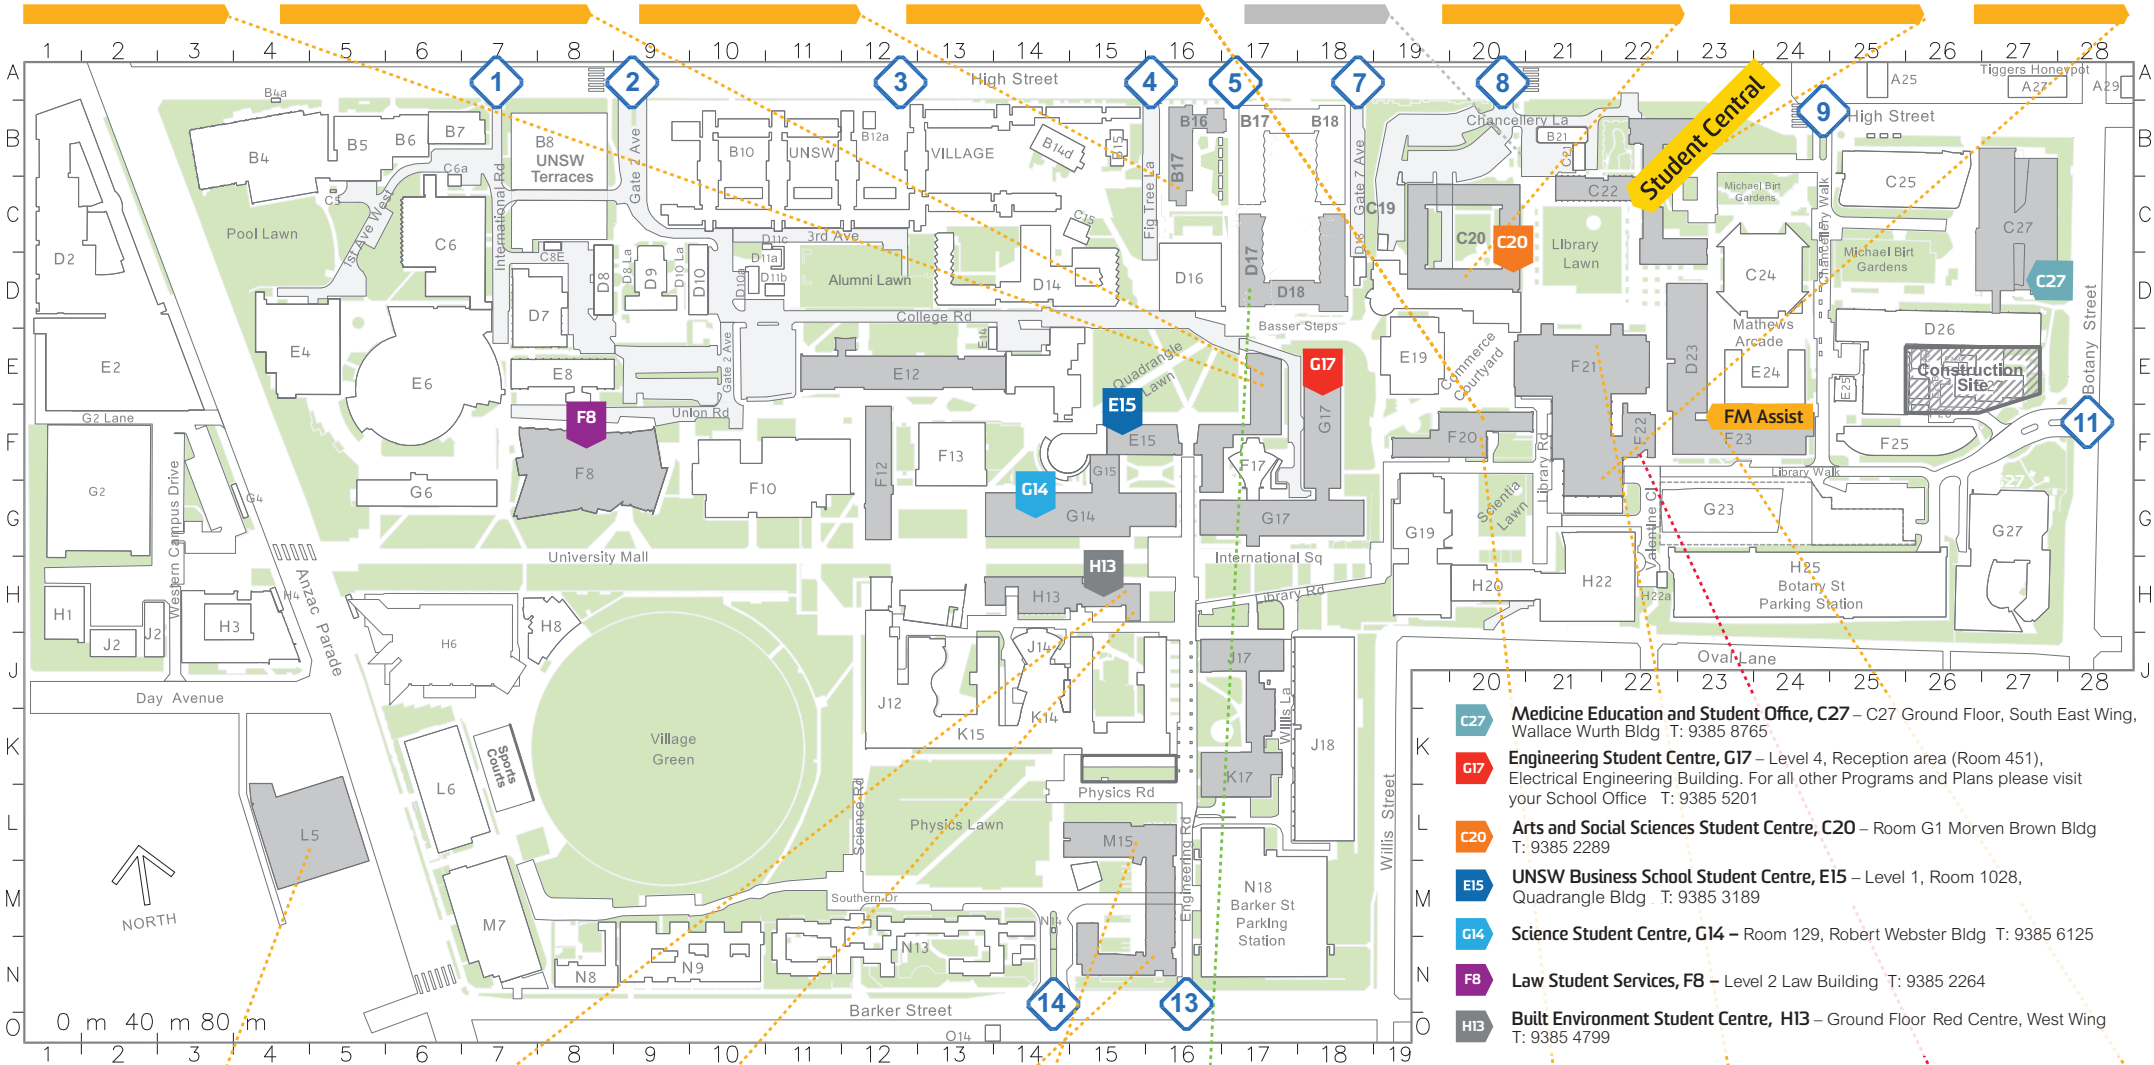

Kensington Campus

Careers & Employment, E15
Level 2, East Wing
Quadrangle Bldg
9385 5429

Counselling and Psychological Services, E15
Level 2, East Wing
Quadrangle Bldg
9385 5418

UNSW Student Accommodation B17
Lower Ground Floor,
Goldstein College
9385 4346

Student Equity and Disabilities Unit, F20
Ground Floor, John Goodsell Bldg
9385 4734

Paddington Campus Shuttle Bus, B20
Bus Stop, Gate 8

The Hub Student Space, C20
Lower Ground Floor, Morven Brown
9385 9365

Student Central & The Learning Centre, C22
Lower Ground Floor,
Chancellery

IT Service Centre, F21
Ground Floor,
Library Annex
9385 1333

Institute of Languages & Foundation Year, L5
9385 5396
(English for International Students)
8936 1000
(other enquiries)

Global Education & Student Exchange, H13
Level 2, East Wing, Red Centre
9385 7276

International Office, H13
Ground Floor, East Wing
Red Centre
9385 6996
General enquiries/assistance with prospective international students.

Graduate Research School, M15
Level 2 South Wing,
Rupert Myers Bldg
9385 5500

UNSW Optometry Clinic
Ground Floor (North Wing)
Rupert Myers Bldg
9385 4624
Book your FREE eye examination

Arc @ UNSW, D17
Arc Precinct,
Basser Steps
9385 7700

Student Development International, F20
Ground Floor, John Goodsell Bldg
9385 5333
Support Services to assist International Students adjust to living and studying in Australia.

Library, F21
Getting Started
Support Services
www.gettingstarted.
unsw.edu.au

Australia Post, F22
In person tuition fees accepted here, you will need a print out of your myUNSW fees statement to do this.

FM Assist, F23
(ID Cards, Security and Lost Property)
Level 2, Mathews Bldg
9385 5111

- **C27** **Medicine Education and Student Office, C27** – C27 Ground Floor, South East Wing, Wallace Wurth Bldg T: 9385 8765
- **G17** **Engineering Student Centre, G17** – Level 4, Reception area (Room 451), Electrical Engineering Building. For all other Programs and Plans please visit your School Office T: 9385 5201
- **C20** **Arts and Social Sciences Student Centre, C20** – Room G1 Morven Brown Bldg T: 9385 2289
- **E15** **UNSW Business School Student Centre, E15** – Level 1, Room 1028, Quadrangle Bldg T: 9385 3189
- **G14** **Science Student Centre, G14** – Room 129, Robert Webster Bldg T: 9385 6125
- **F8** **Law Student Services, F8** – Level 2 Law Building T: 9385 2264
- **H13** **Built Environment Student Centre, H13** – Ground Floor Red Centre, West Wing T: 9385 4799