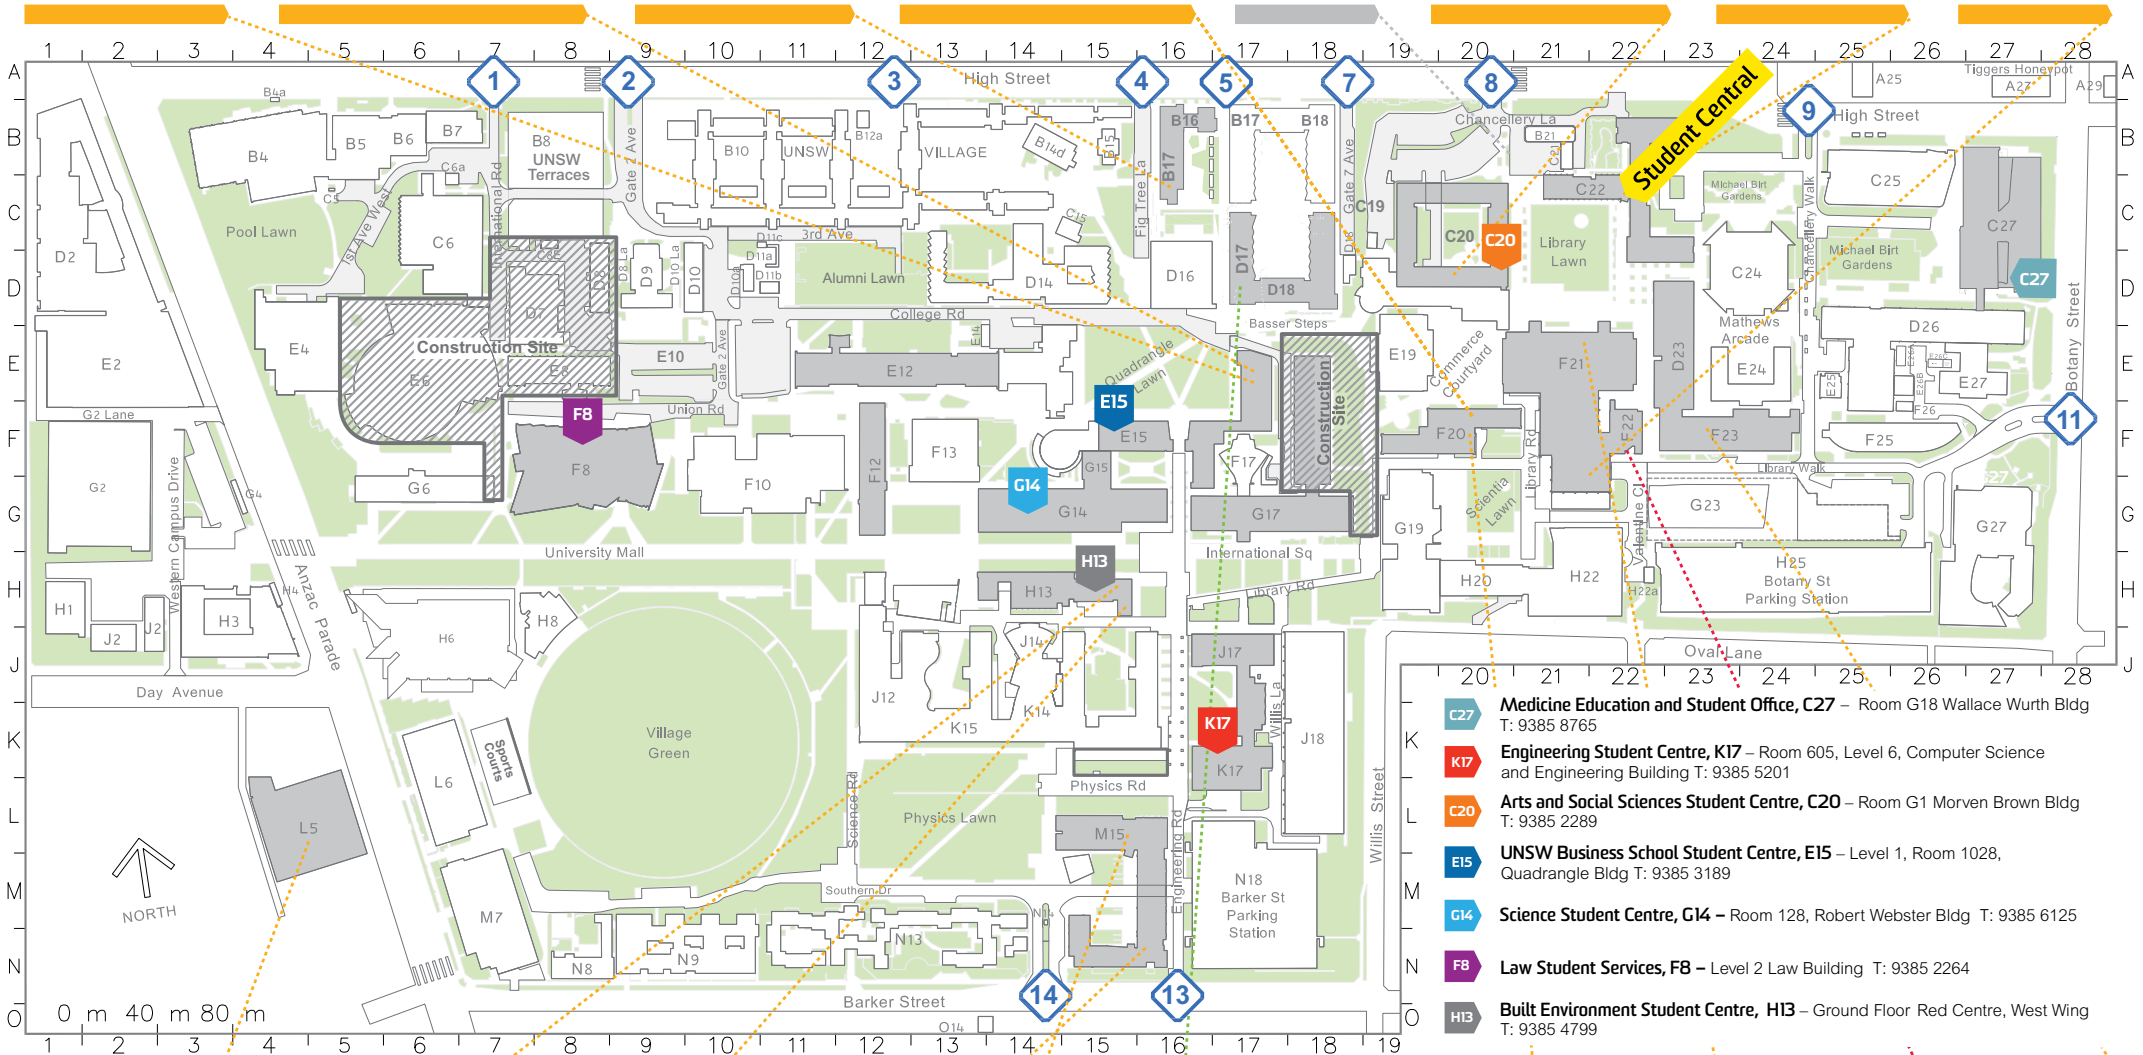

Kensington Campus

Careers & Employment, E15
Level 2, East Wing
Quadrangle Bldg
9385 5429

Counselling and Psychological Services, E15
Level 2, East Wing
Quadrangle Bldg
9385 5418

UNSW Student Accommodation (UNSW Residential Communities), B17
Lower Ground Floor,
Goldstein College
9385 4346

Student Development International Education Support Service Disability Services, F20
Ground Floor, John Goodsell Bldg
9385 4734

Paddington Campus Shuttle Bus, B20
Bus Stop, Gate 8

The Hub Student Space, C20
Lower Ground Floor, Morven Brown
9385 9365

Student Central & The Learning Centre, C22
Lower Ground Floor,
Chancellery
SC: 9385 8500
LC: 9385 2060

IT Service Centre, F21
Ground Floor,
Library Annex
9385 1333

Institute of Languages & Foundation Year, L5
9385 5396
(English for International Students)
8936 1000
(other enquiries)

Global Education & Student Exchange, H13
Ground Floor, East Wing,
Red Centre 9385 3179

International Office, H13
Ground Floor, East Wing
Red Centre
9385 6996
General enquiries/assistance with prospective international students.

Graduate Research School, M15
Level 2 South Wing,
Rupert Myers Bldg
9385 5500

UNSW Optometry Clinic
Ground Floor (North Wing)
Rupert Myers Bldg
9385 4624

Arc @ UNSW, D17
Arc Precinct,
Level 2 Basser College
9385 7700

Future Students, F20
Ground Floor John Goodsell Building
9385 1844
General Enquiries/assistance with prospective domestic UG students

Library, F21
Library Helpzone,
Main Library Level 2
(ground floor entry level)
9385 2650

Australia Post, F22
In person tuition fees accepted here, you will need a print out of your myUNSW fees statement to do this.

FM, F23
Level 2, Mathews Bldg
9385 5111
Parking and Building Access.

- **C27** **Medicine Education and Student Office, C27** – Room G18 Wallace Wurth Bldg T: 9385 8765
- **K17** **Engineering Student Centre, K17** – Room 605, Level 6, Computer Science and Engineering Building T: 9385 5201
- **C20** **Arts and Social Sciences Student Centre, C20** – Room G1 Morven Brown Bldg T: 9385 2289
- **E15** **UNSW Business School Student Centre, E15** – Level 1, Room 1028, Quadrangle Bldg T: 9385 3189
- **G14** **Science Student Centre, G14** – Room 128, Robert Webster Bldg T: 9385 6125
- **F8** **Law Student Services, F8** – Level 2 Law Building T: 9385 2264
- **H13** **Built Environment Student Centre, H13** – Ground Floor Red Centre, West Wing T: 9385 4799